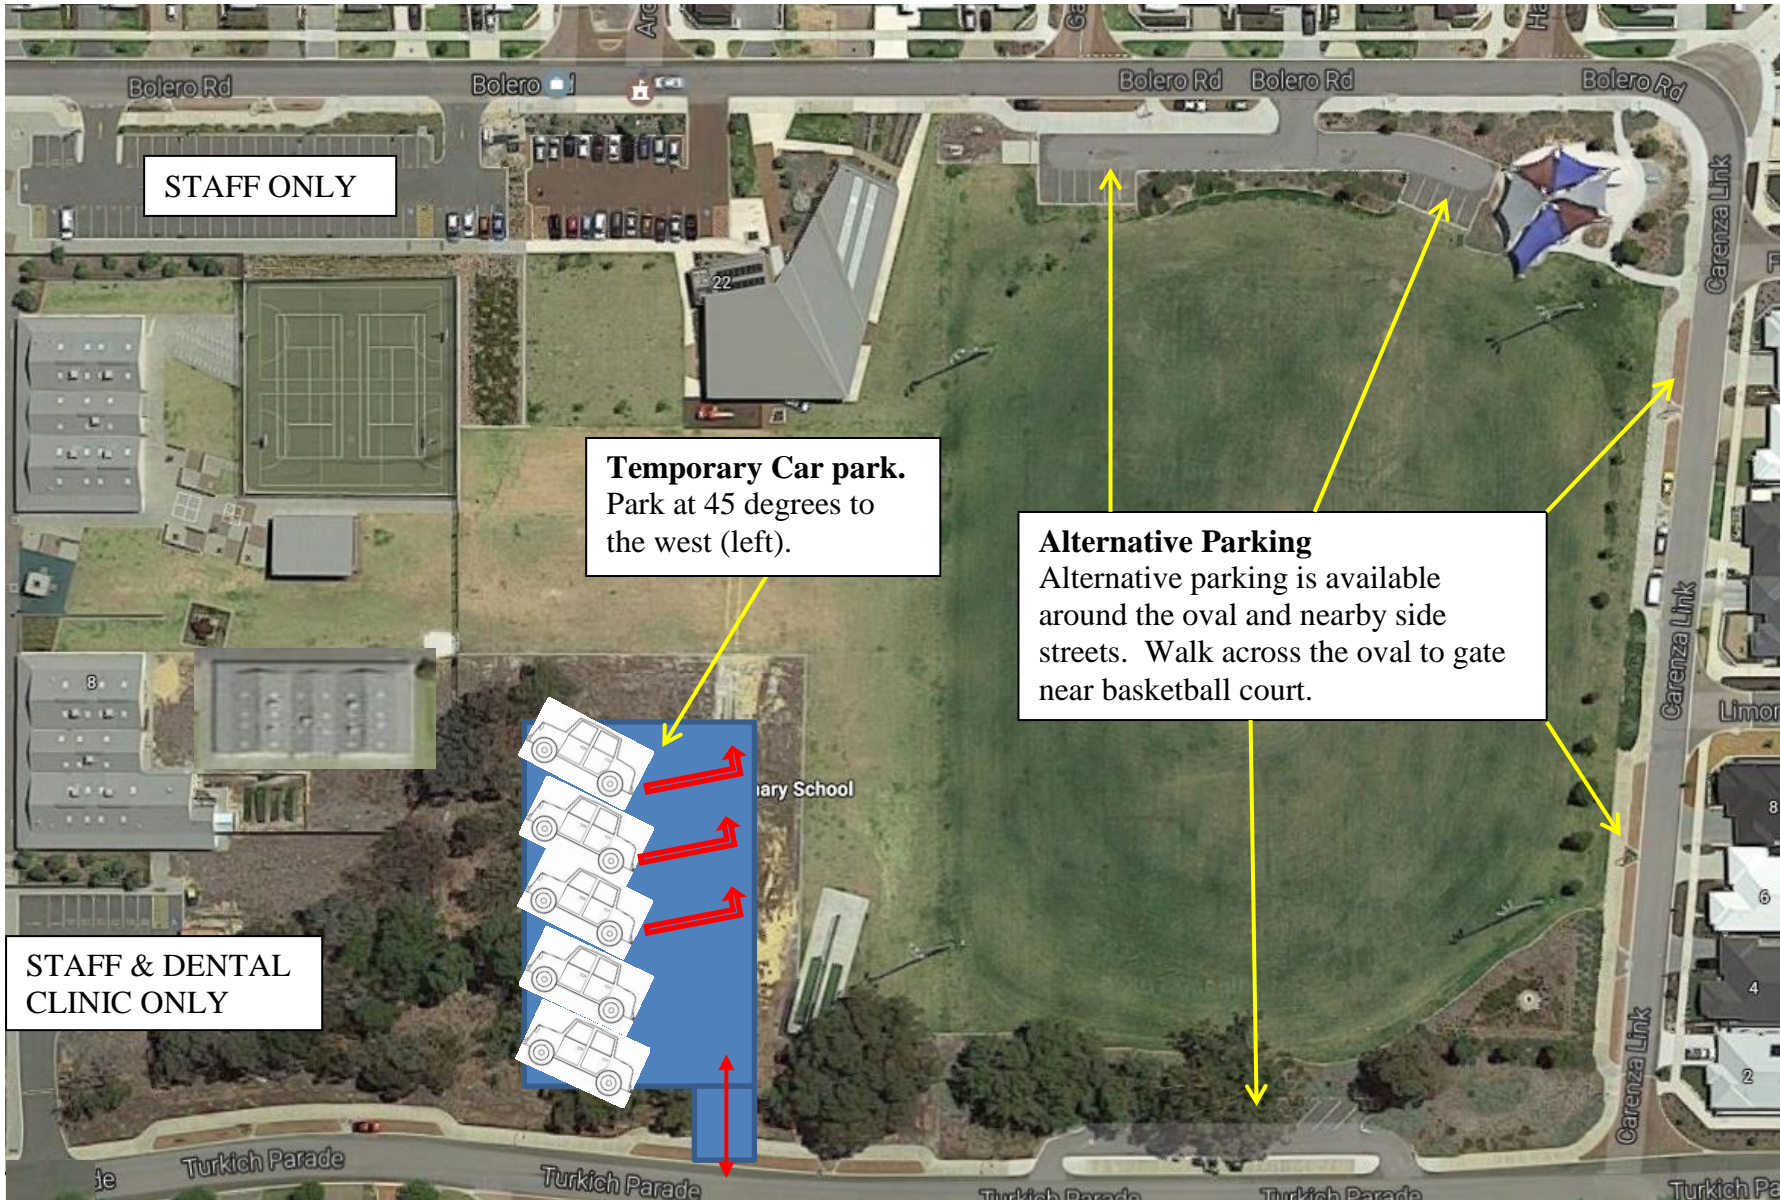

Parking, pick up and drop off at Aveley PS

STAFF ONLY

Temporary Car park.
Park at 45 degrees to the west (left).

Alternative Parking
Alternative parking is available around the oval and nearby side streets. Walk across the oval to gate near basketball court.

STAFF & DENTAL CLINIC ONLY

Primary School

Turkish Parade

Turkish Parade

Turkish Parade

Turkish Parade

Turkish Pa

Bolero Rd

Bolero Rd

Bolero Rd

Bolero Rd

Bolero Rd

Bolero Rd

Carenza Link

Carenza Link

Carenza Link

Carenza Link

Carenza Link

Carenza Link

Carenza Link

Carenza Link